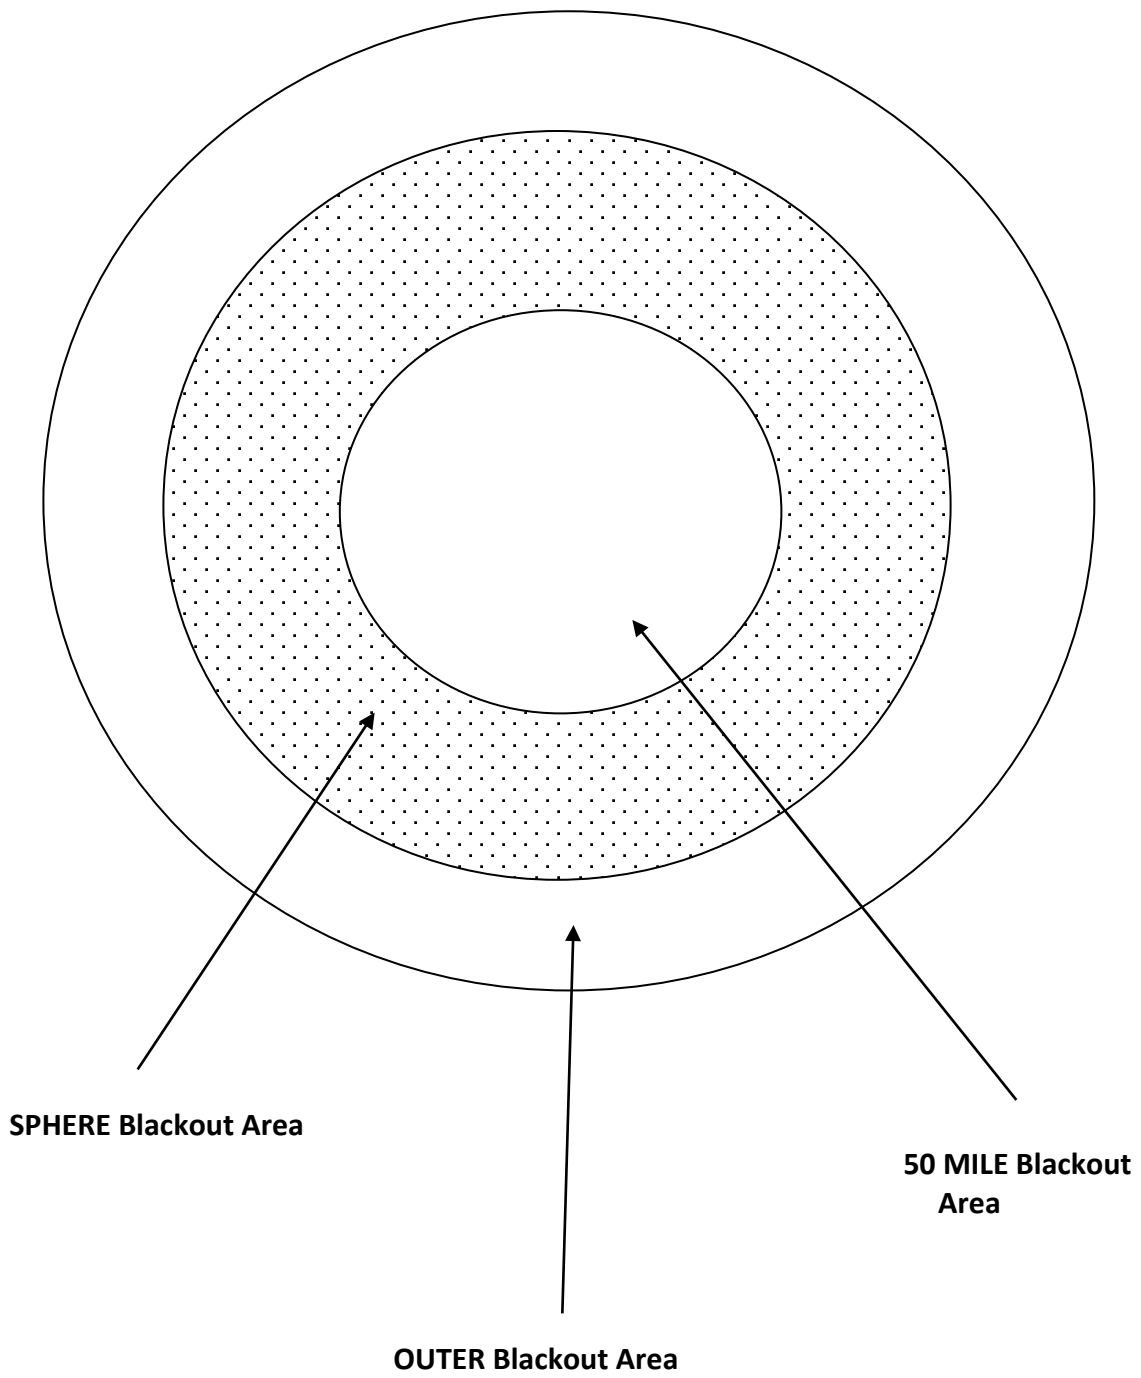

SPHERE Blackout Area

50 MILE Blackout Area

OUTER Blackout Area

NHL CENTER ICE Definitions